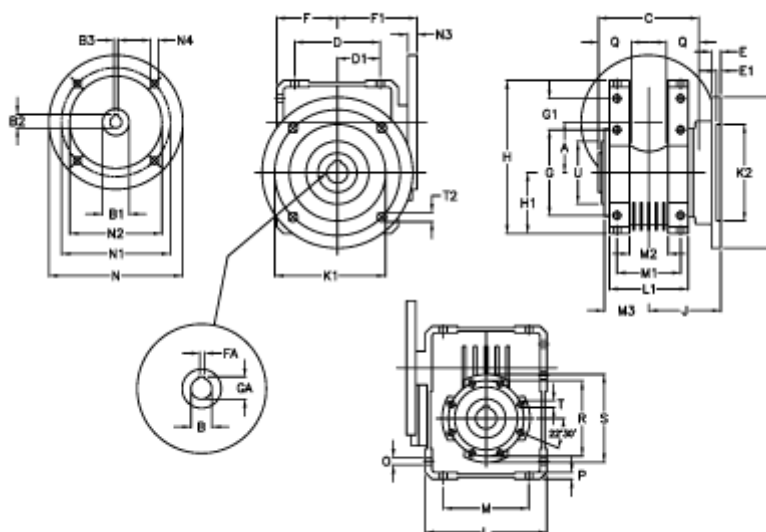

Article number: 392207500754536

Description: Worm Gear with Torque Limiter
W75 L2-UFC-7-P112B5

Measures

A = 75.00	E = 12	H = 220.5	M = 126	N4 = 12,5	U = 90
B = 30	E1 = 5	H1 = 87.0	M1 = 82	O = 10.5	
B1 E7 = 28	F = 87	J = 85.0	M2 = 44	P = 9	
B2 = 31.3	F1 = 120	K = 200	M3 = 58.5	Q = 40	
B3 H9 = 8	FA = 8	K1 = 165	N = 250	R = 110	
C = 127	G = 126	K2 = 130	N1 = 215	S = 125	
D = 109.5	G1 = 46.5	L = 174	N2 = 180	T = M8x14	
D1 = 46.5	GA = 33.3	L1 = 104	N3 = 13.0	T2 = 12.5	